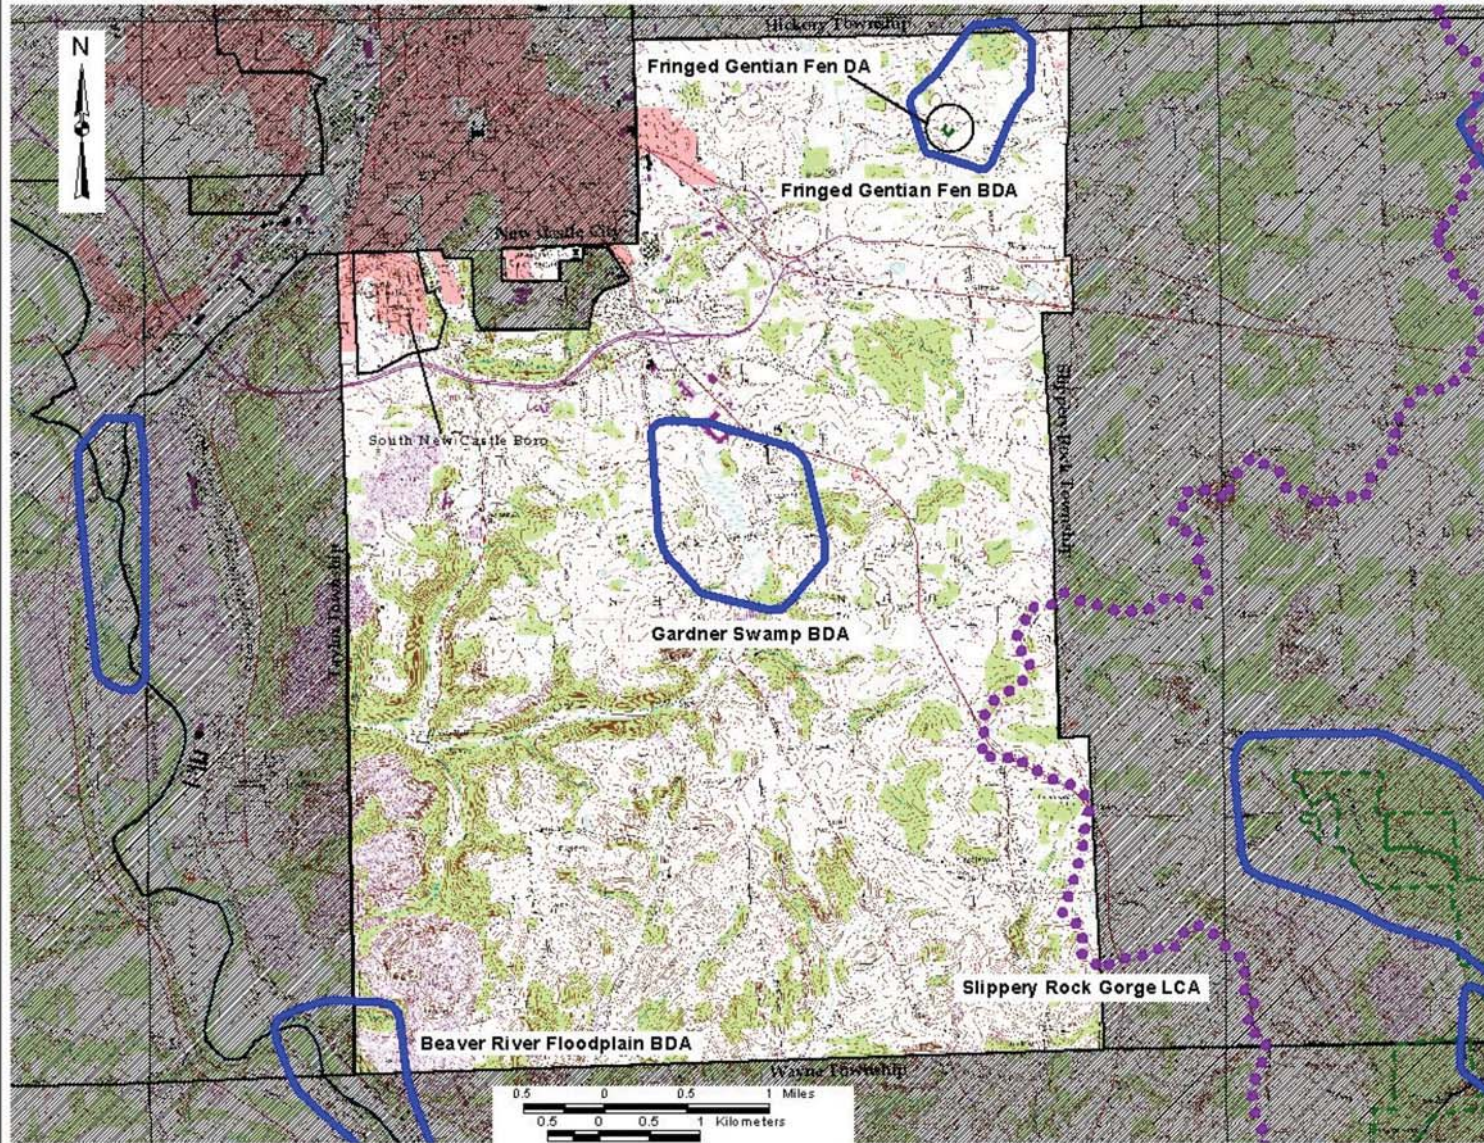

Shenango Township and South New Castle Borough

Shenango Township South New Castle Borough

Lawrence County Natural Heritage Inventory

Biological Diversity Areas:

Beaver River Floodplain
Fringed Gentian Fen
Gardner Swamp

Landscape Conservation Areas:

Slippery Rock Gorge

Managed Areas:

Fringed Gentian Fen DA

Map Legend

-  Biological Diversity Area (BDA)
-  Landscape Conservation Area (LCA)
-  Managed Area (MA)
-  Municipality Boundary