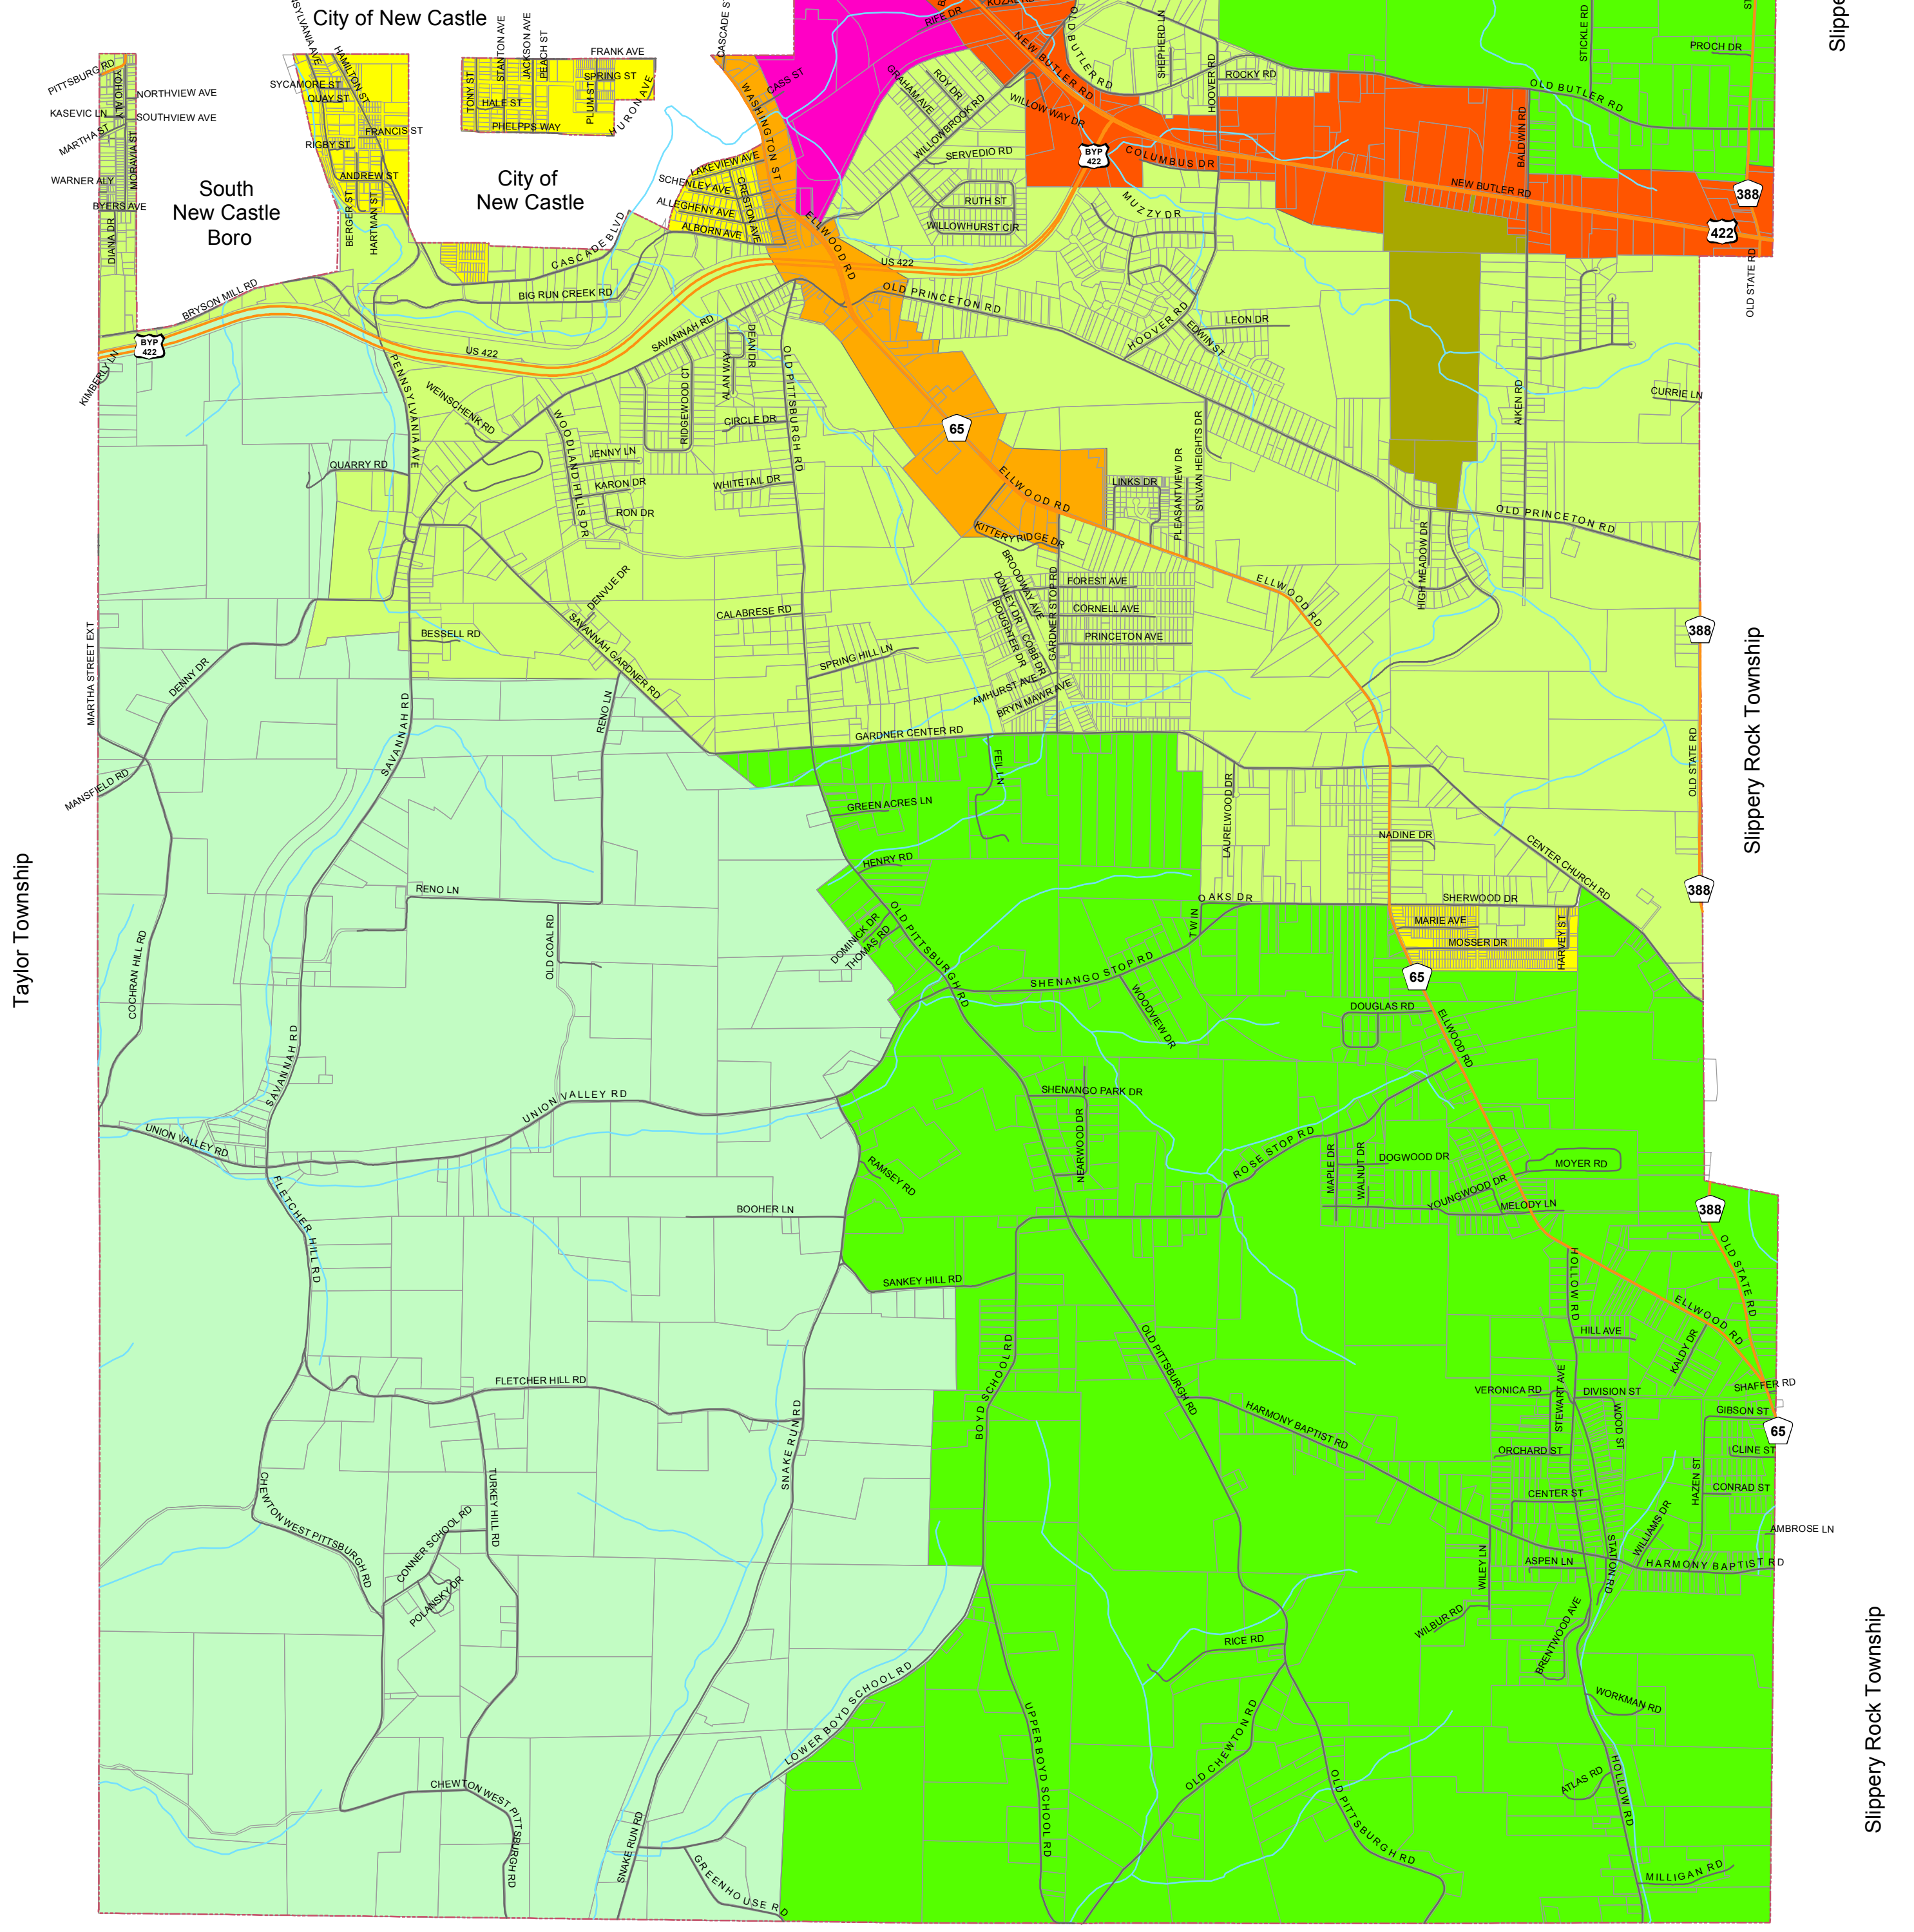

Shenango Township Lawrence County, Pennsylvania Zoning Map

Hickory Township

- | | |
|--|--|
|  Municipal Facilities |  A-1 Agricultural District |
|  Major Roads |  R-1 Rural Residential District |
|  Minor Streets |  R-2 Suburban Residential District |
|  Streams |  R-3 Urban Residential District |
|  Municipal Boundary |  R-4 Multifamily Residential District |
|  Tax Parcel |  C-1 Community Commercial District |
|  Recreation Area |  C-2 Highway Commercial District |
| |  M-1 General Industrial District |
| |  I-P Industrial Park District |

Prepared by the
Lawrence County Planning Department
March 2009
Frank Gingras

Property lines as depicted on this map are for visual reference only and are not to be utilized in lieu of an actual survey

Wayne Township

Slippery Rock Township

Slippery Rock Township

Slippery Rock Township